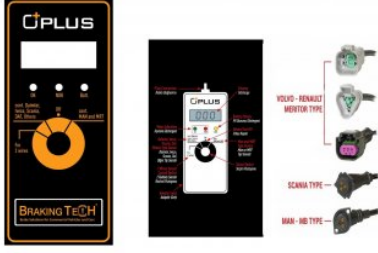

BTA81K002-01

Açıklama :
Sensör Test Cihaz 2

Uygulama ::
KNORR-BREMSE,WABCO,MERITOR

OEM No :
K154433N50

BTK10201

Açıklama :
Sensor Cable with Connector Socket (3Cables)

Uygulama ::
MERCEDES,SCANIA

OEM No :
449 756 020 0, 4497560200, 449.756.020.0

No	BT No	Bilgi
1	BTK10201 x 1	Sensor Cable 200cm

BTK10213

Açıklama :
Sensor Cable with Connector Socket

Uygulama ::
Knorr Series

OEM No :
449 756 0350, 449.756.035.0

No	BT No	Bilgi
1	BTK10213 x 1	Sensor Cable 350cm

BTK10214

Açıklama :
Sensor Cable with Connector Socket

Uygulama ::
Knorr Series

OEM No :
449 756 0500, 449.756.050.0

No	BT No	Bilgi
1	BTK10214 x 1	Sensor Cable 500cm