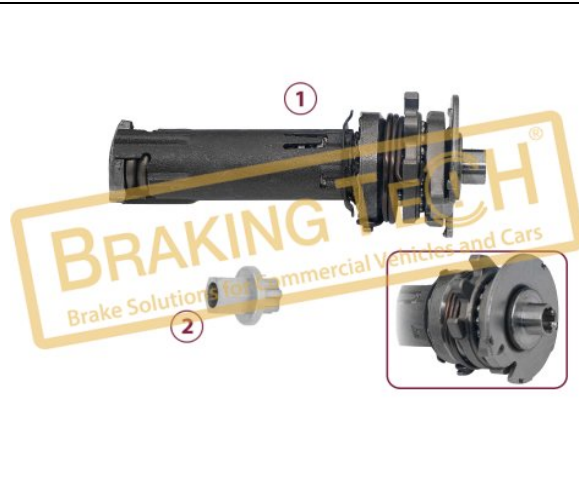

BTK10248

Açıklama :
Caliper Adjusting Mechanism

Uygulama ::
SYT7000/SYT7001

OEM No :
SCB430K4, 1439902, K202082, A24043

No	BT No	Bilgi
1	BTT475 x 1	Adjusting Mechanism
2	BTT476 x 1	Calibration Leaf