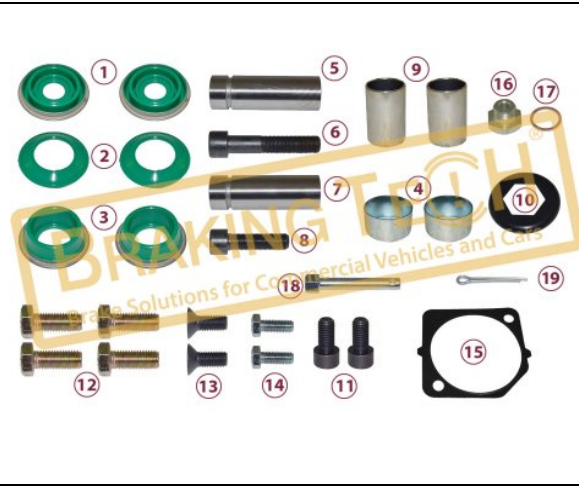

Açıklama :
Kaliper Tamir Takımı
(DX195)

Uygulama ::
ROR L, M, T, M Series

OEM No :
2169214

BTM20001

No	BT No	Bilgi	No	BT No	Bilgi
1	BTK26 x 2	Körük	14	BTC15 x 3	Cıvata M8x20mm
2	BTK27 x 2	Toz Körüğü	15	BTCN1 x 1	Conta
3	BTK28 x 2	Körük	16	BTC16 x 1	Cıvata
4	BTS14 x 2	Metal tapa Ø 42 / 28 mm	17	BTS50 x 1	Pul
5	BTT13 x 1	Perno (Kanal Derinliği 6 ...	18	BTT91 x 1	Kilit Pimi
6	BTT14 x 1	Perno (Kanal Derinliği 3 ...	19	BTS51 x 1	Çatal Pimi
7	BTC1 x 1	Cıvata M16x1.5x80mm			
8	BTC11 x 1	Cıvata M16X1.5X55mm			
9	BTB7 x 2	Burç Ø 32 x 36 / 55 mm			
10	BTK29 x 1	Toz körüğü 52x4,60			
11	BTC12 x 2	Cıvata M10X20mm			
12	BTC13 x 4	Cıvata M12X30mm			
13	BTC14 x 2	Cıvata M12X30mm FT