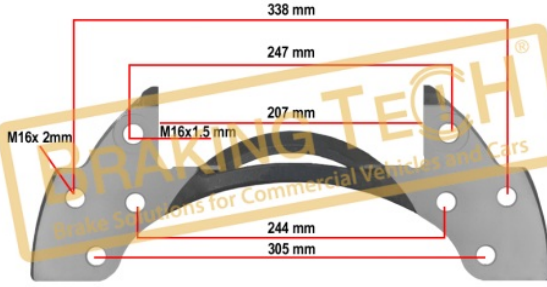

BTC0101111

Açıklama :

Kaliper Taşıyıcı Meritor (DX195)

Uygulama ::

ROR L M,T M TRAILER AXLE

OEM No :

MCK1185, 68323215