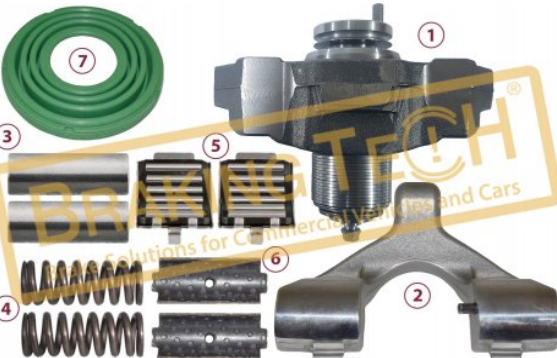

BTW30318

Açıklama :
Caliper Metal Cover MAXX19

No	BT No	Bilgi
1	BTS169 x 1	Cover (with gasket)
2	BTC9 x 6	Bolt M8x16mm

Uygulama ::
RENAULT MIDLUM,VOLVO FL

OEM No :
6403190380

1