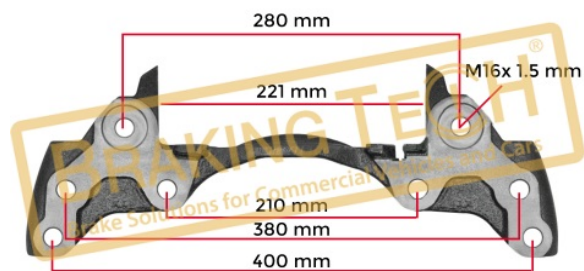

BTC0101999

Açıklama :

Kaliper Taşıyıcı Wabco MAXX22 (Ön/Sağ)

Uygulama ::

MERCEDES AROCS, ACTROS MP4

OEM No :

6409157434, A0004216406, 0004216406, 640 915 743 4