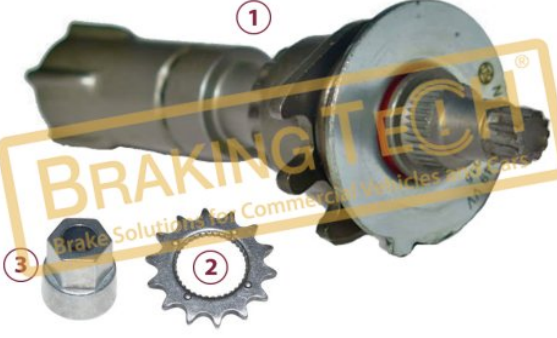

BTK10050-02

Açıklama :
Caliper Adjusting Mechanism NG2

Uygulama ::
KNORR CALIPERS

OEM No :
BrakingTech

No	BT No	Bilgi
1	BTT68-04 x1	Adjusting Mechanism
2	BTT75 x1	Mechanism Gear
3	BTT76 x1	Break Away Nut

BTK10051