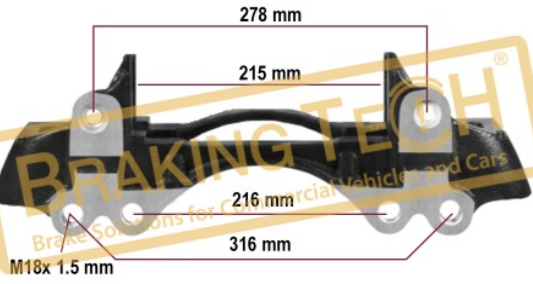

BTC0102001

Açıklama :

Caliper Carrier Knorr (ST7)

Uygulama ::

SCHMITZ, SAF

OEM No :

K108006K50, Z051183, ST7001, ST7011, ST7020, ST7030