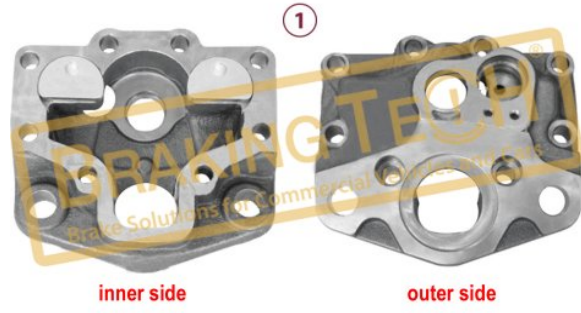

BTW30311

Açıklama :
Caliper Upper Cover MAXX17 CWS Type

Uygulama ::
MAXX17 CWS

OEM No :
BrakingTech

No	BT No	Bilgi
1	BTT457 x1	Cover