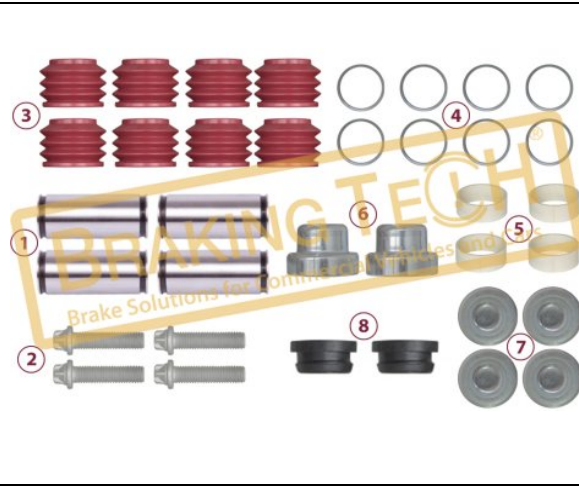

BTH90036

Açıklama :
Kaliper Tamir Takımı
Uygulama ::
FRUEHAUF,SMB,SAF
OEM No :
89541, M91002602, CF104124

No	BT No	Bilgi
1	BTT327 x 4	Ø35 x 70mm
2	BTC70 x 4	M14 x2 x 53mm
3	BTK113 x 8	
4	BTS80 x 8	Ø39,5 x 4mm
5	BTB27 x 4	Guide Pin Bush(New)
6	BTS86 x 2	Ø57,5 x 40,5mm
7	BTS81-01 x 4	Ø56 x 12,5mm
8	BTP52 x 2