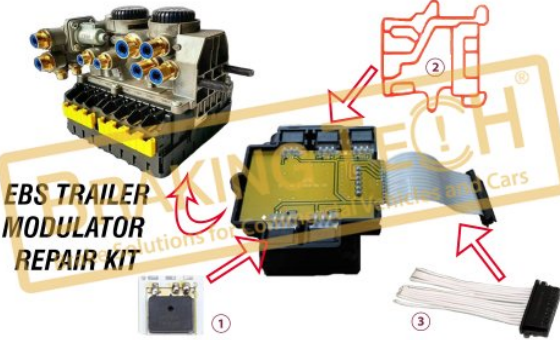

BTP5755

Açıklama :

EBS Beyin Basınç Sensörü ve Tamir Takımları

Uygulama ::

TEBS E SERIES E Trailer Modulators WABCO Repair Kits

OEM No :

4741500011, 474 150 0011, 474 150 0011, 00 50 036 944, 00 50 036 9 44, L2912IK1115

①

③

BTW01015507

Açıklama :

Complete Caliper MAXX22 (L/H)

Uygulama ::

MAN TGA,TGS, DEGREE +8' ,DISC 430mm

OEM No :

6403220320, 6403220700, 6403220900, 81508046646, 81508046578, 81508046576, 81508046636

WVA :

29279